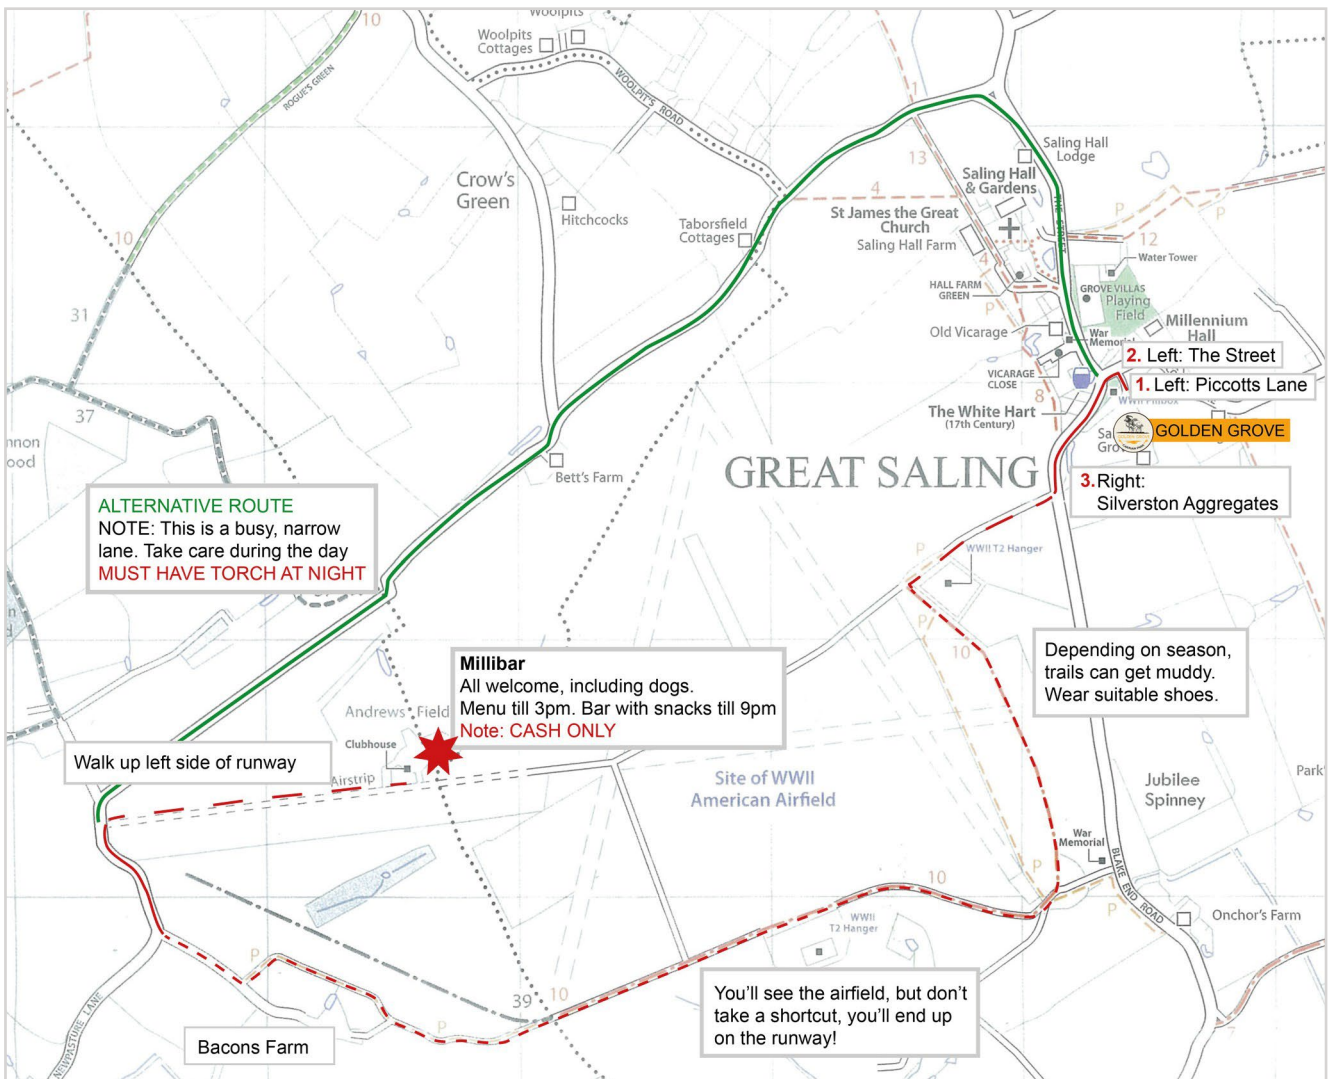

## Walking Map: Golden Grove to Andrewsfield

Approximate walking time: 1 hour.

- Keep an eye out for the deer herds.
- Even if walking in day light, best take a torch. You may end up staying longer than you intended.

### LEGEND

	Main Road
	Shared Road
	Footpath
	Alternative Route