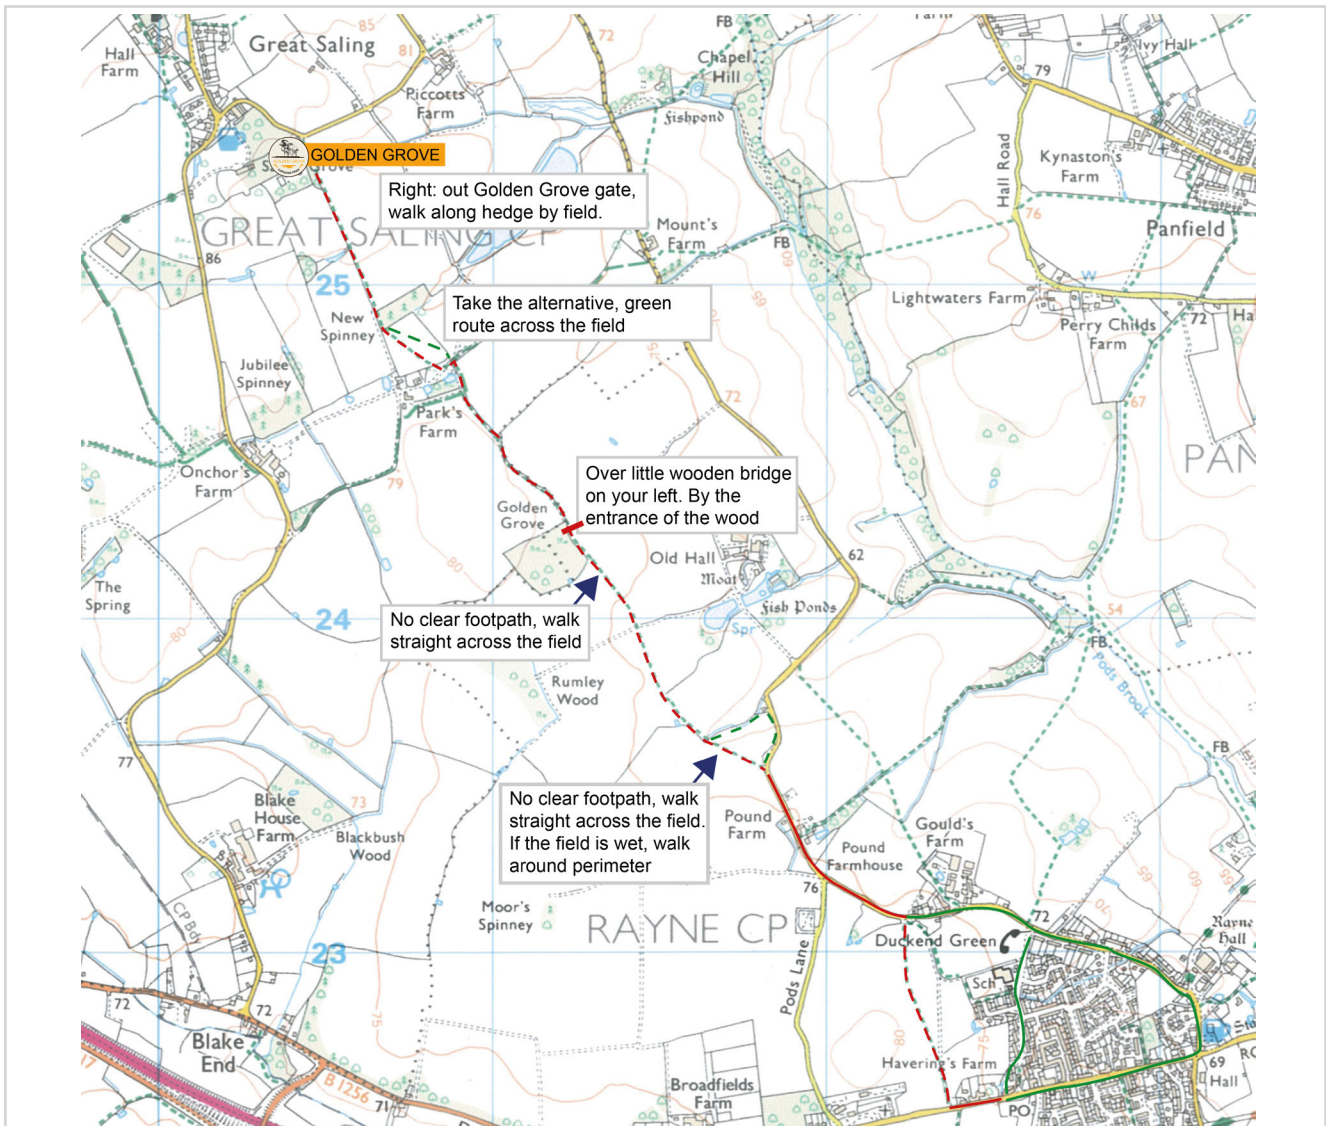

## Walking Map: Golden Grove to Rayne

Approximate walking time: 40 minutes.

- Keep an eye out for the deer herds.
- A couple of the fields do not have paths, walk straight across

### LEGEND

- Main Road
- - - Shared Road
- ... Footpath
- Alternative Route

### CONTACTS

Police: 999  
Louise, Golden Grove: 07917 592 310