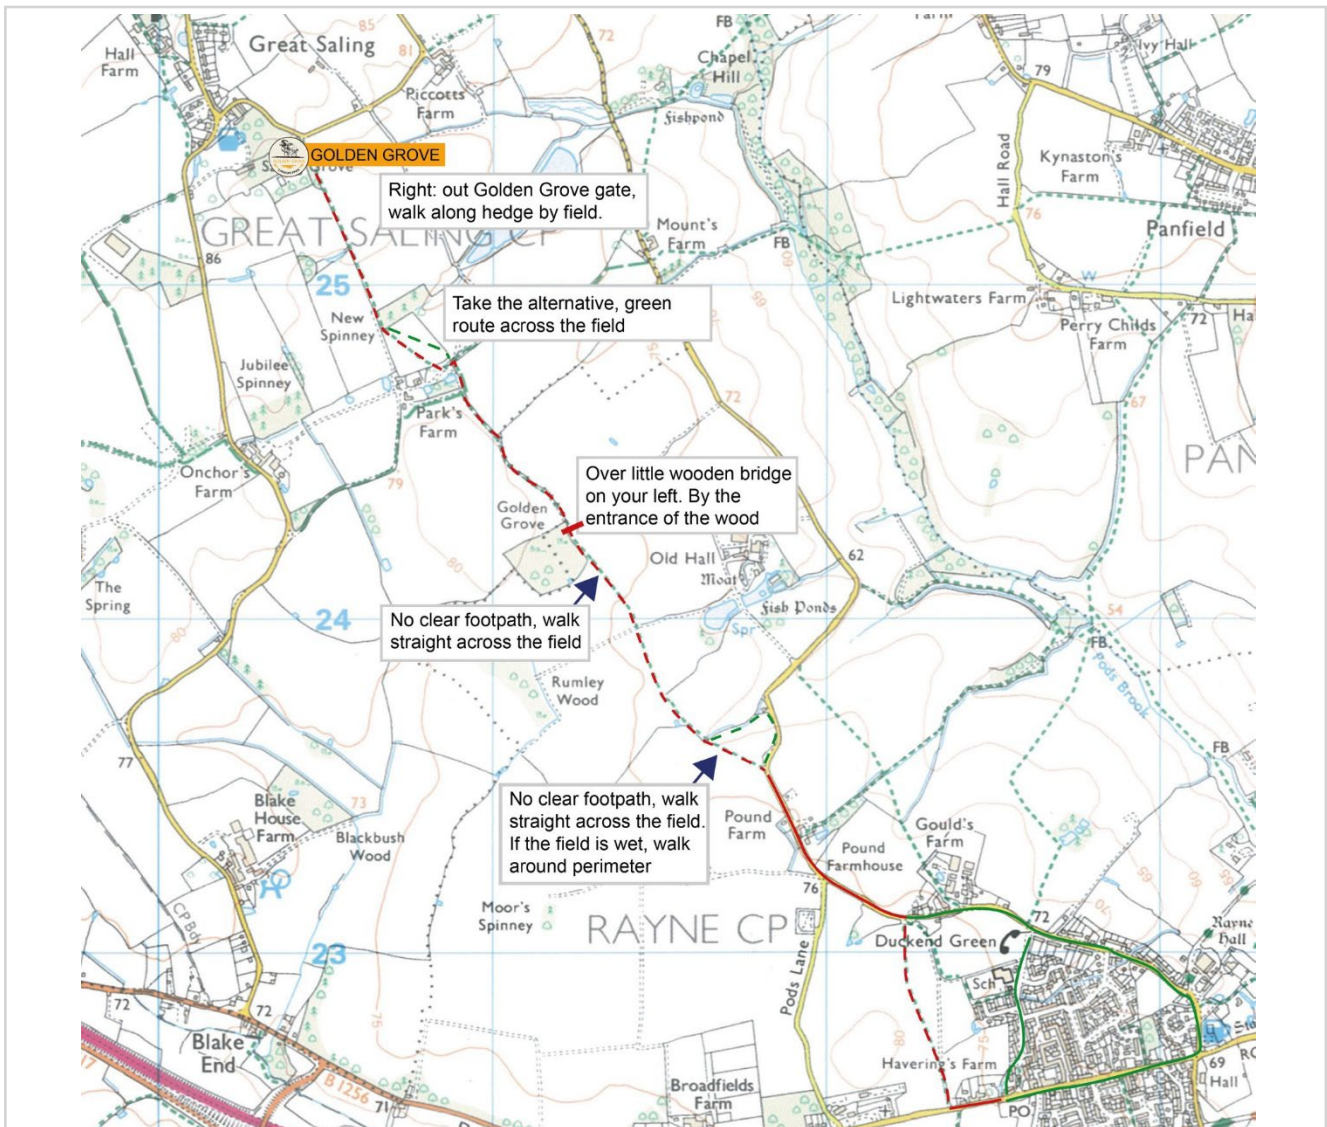

Walking Map: Golden Grove to Rayne

Approximate walking time: 40 minutes.

- Keep an eye out for the deer herds.
- A couple of the fields do not have paths, walk straight across

LEGEND

	Main Road
	Road
	Footpath
	Alternative Route